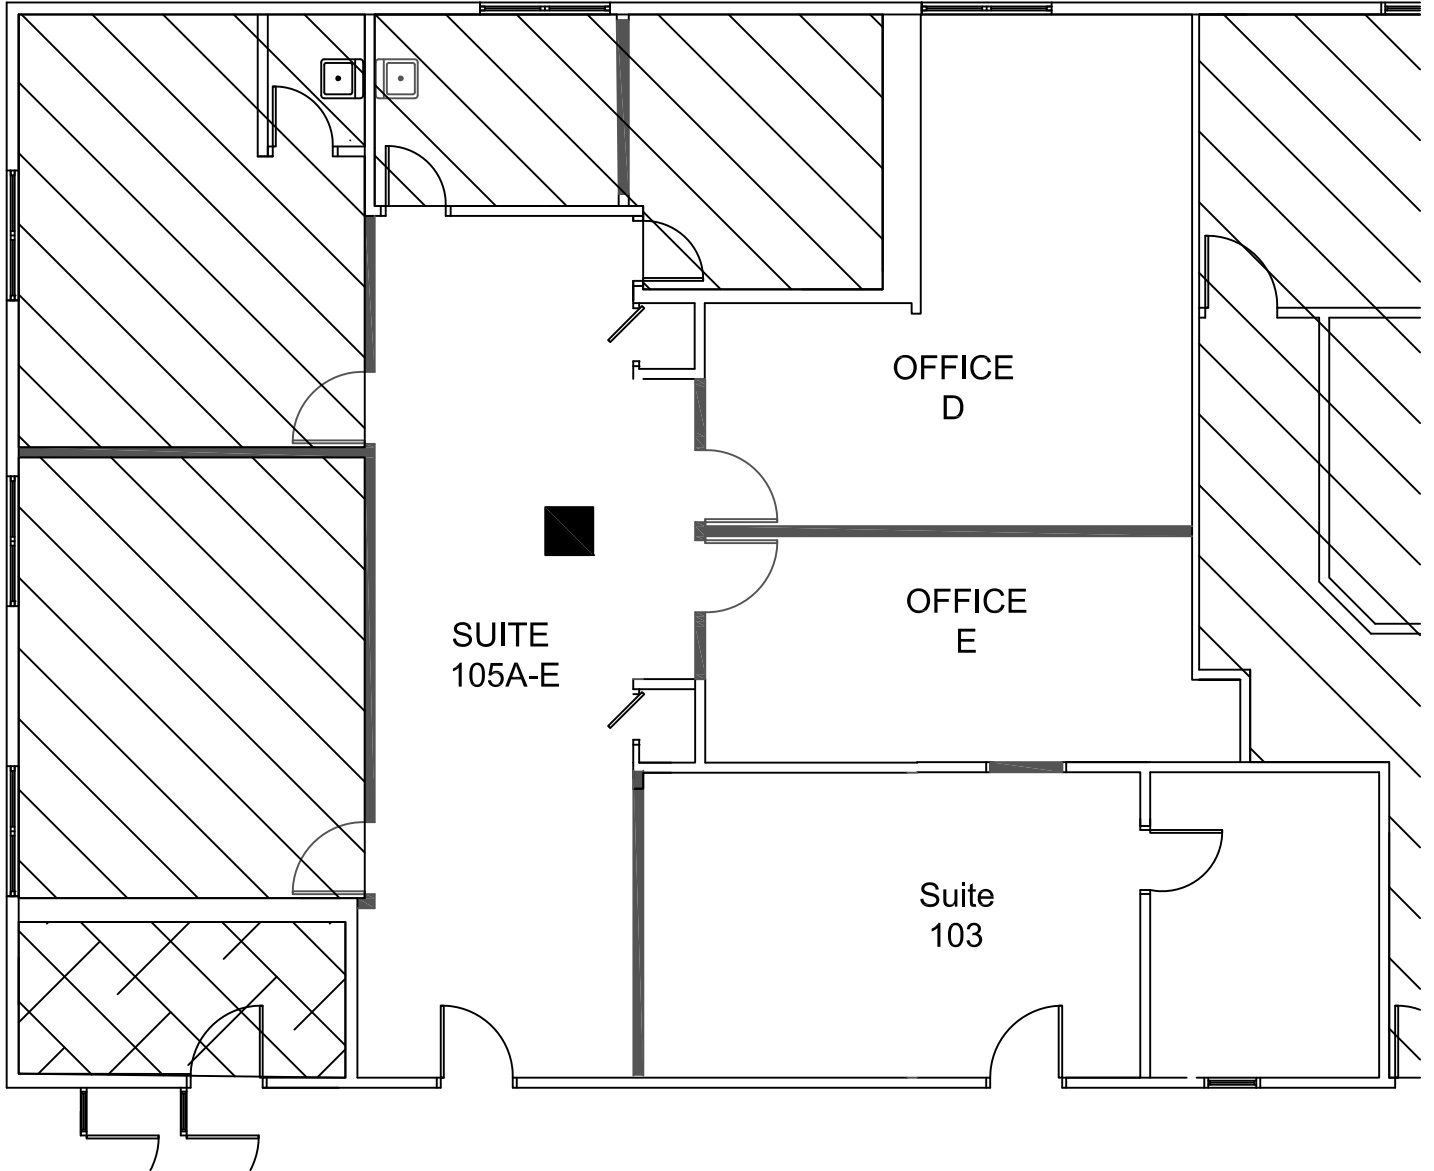

1S132 Summit Ave.
Oakbrook Terrace, IL
April 11, 2013

PLAN

SUITE 103/105

SCALE: 1/8" = 1'-0"