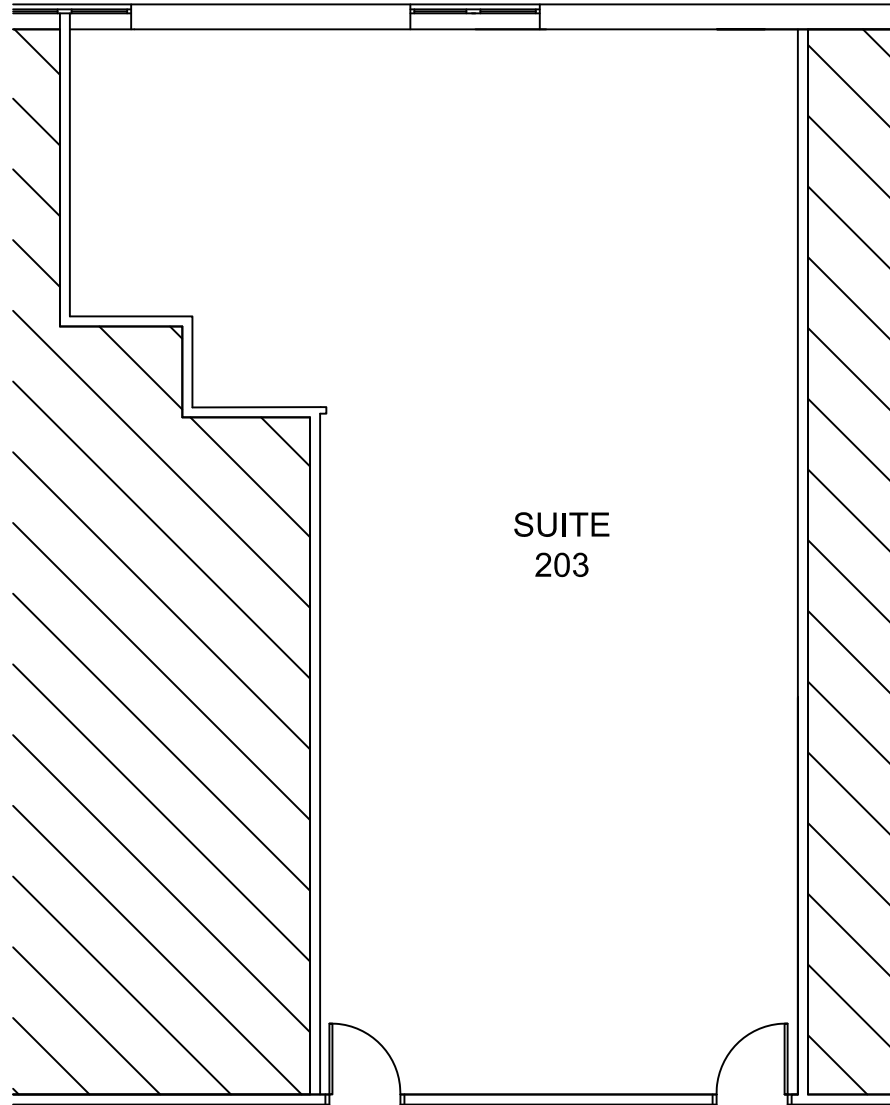

1S132 Summit Ave.
Oakbrook Terrace, IL
Updated December 5, 2013

PLAN SUITE 203

1,185 RSF

SCALE: 1/8" = 1'-0"