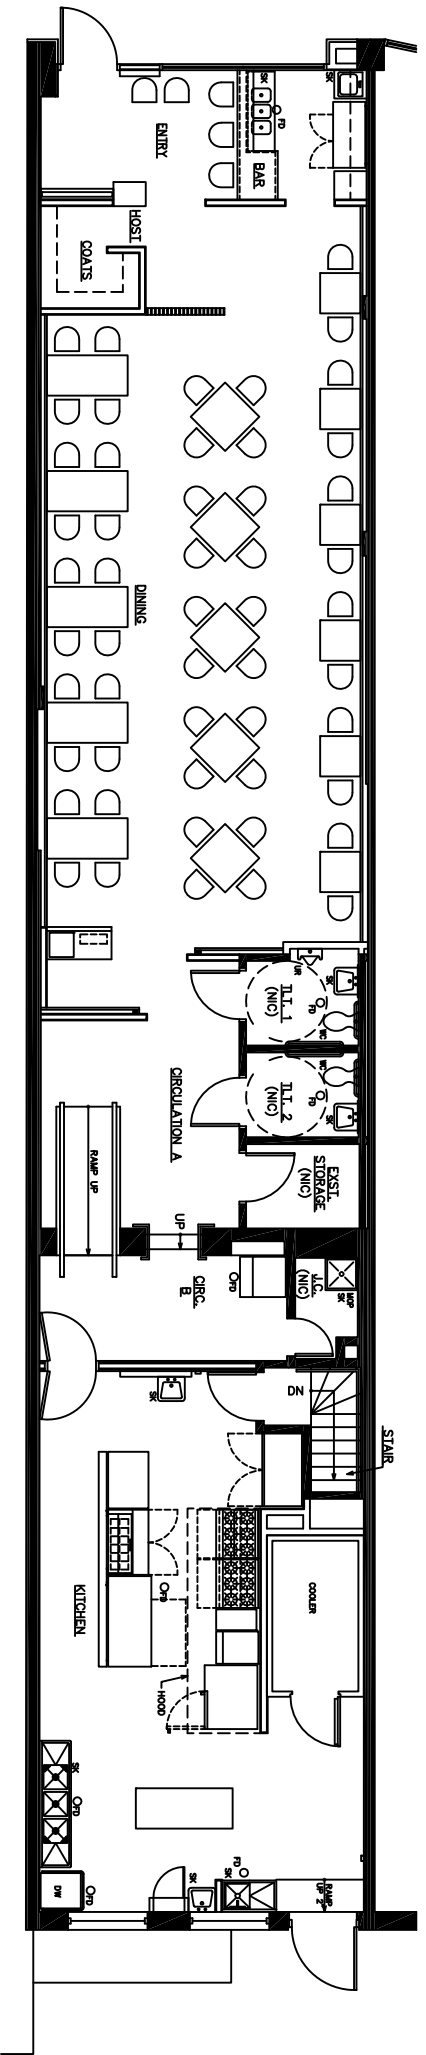

Shaker Management Co.
 1100 Lake Street
 Oak Park, IL
 Updated November 1, 2010

1 PLAN - GROUND FLOOR
 SCALE 1/4" = 1'-0"

PLAN GROUND FLOOR

Garapolo | Maynard
 Architects/Planners/Interior Designers
 1101 Lake Street
 Oak Park, Illinois 60301
 708.581.8130